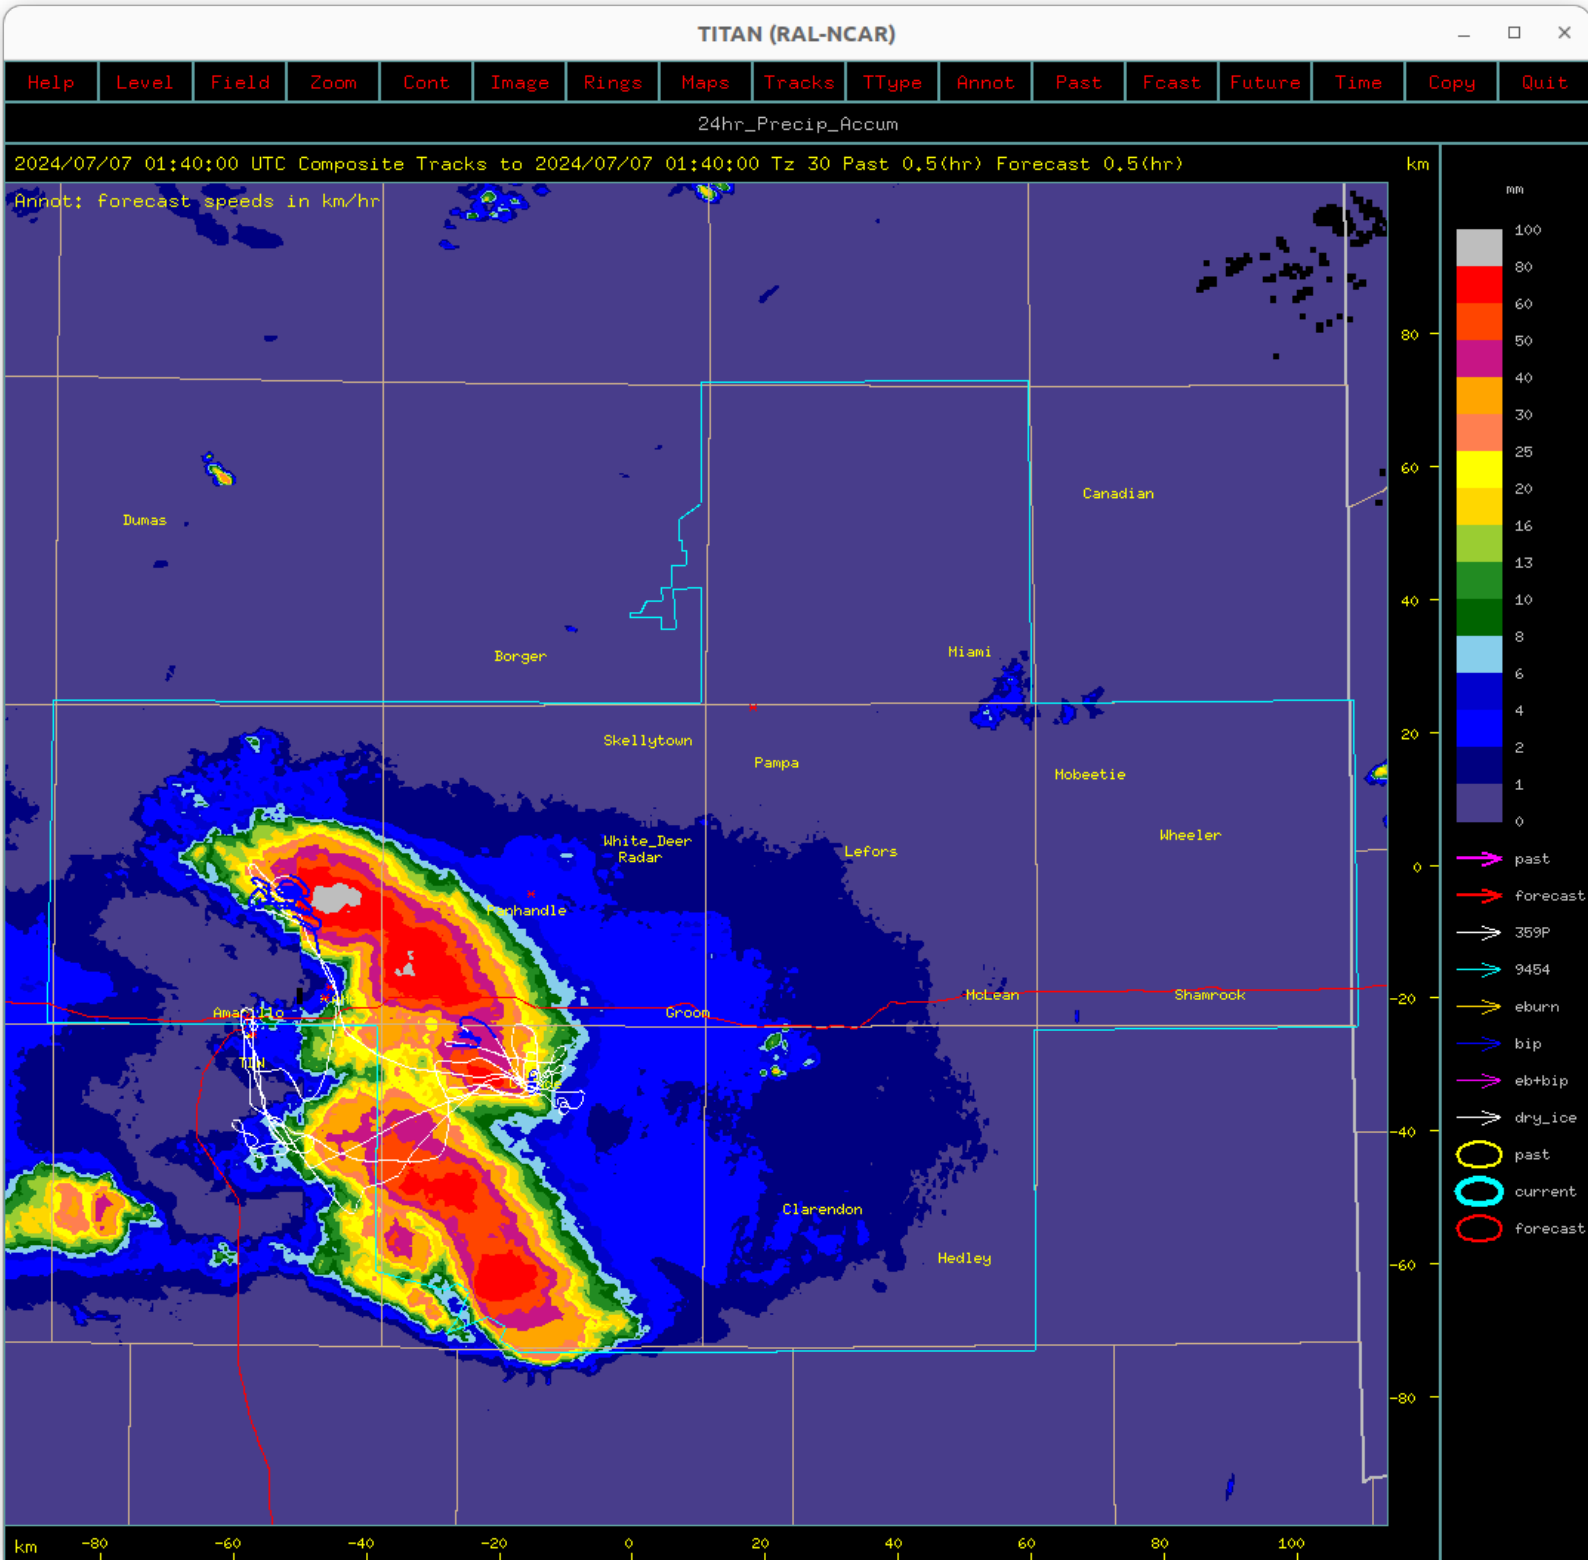

July 2, 2024

TITAN (RAL-NCAR)

— □ ×

Help Level Field Zoom Cont Image Rings Maps Tracks TType Annot Past Fcast Future Time Copy Quit

24hr_Precip_Accum

2024/07/03 03:00:00 UTC Composite Tracks to 2024/07/03 03:00:00 Tz 30 Past 0.5(hr) Forecast 0.5(hr)

km

Annot: forecast speeds in km/hr

mm

- past
- forecast
- 359P
- 9454
- eburn
- bip
- ebtbip
- dry_ice
- past
- current
- forecast

km -80 -60 -40 -20 0 20 40 60 80 100

July 6, 2024

July 11, 2024

TITAN (RAL-NCAR)

Help Level Field Zoom Cont Image Rings Maps Tracks TType Annot Past Fcast Future Time Copy Quit

24hr_Precip_Accum

2024/07/12 03:00:00 UTC Composite

km