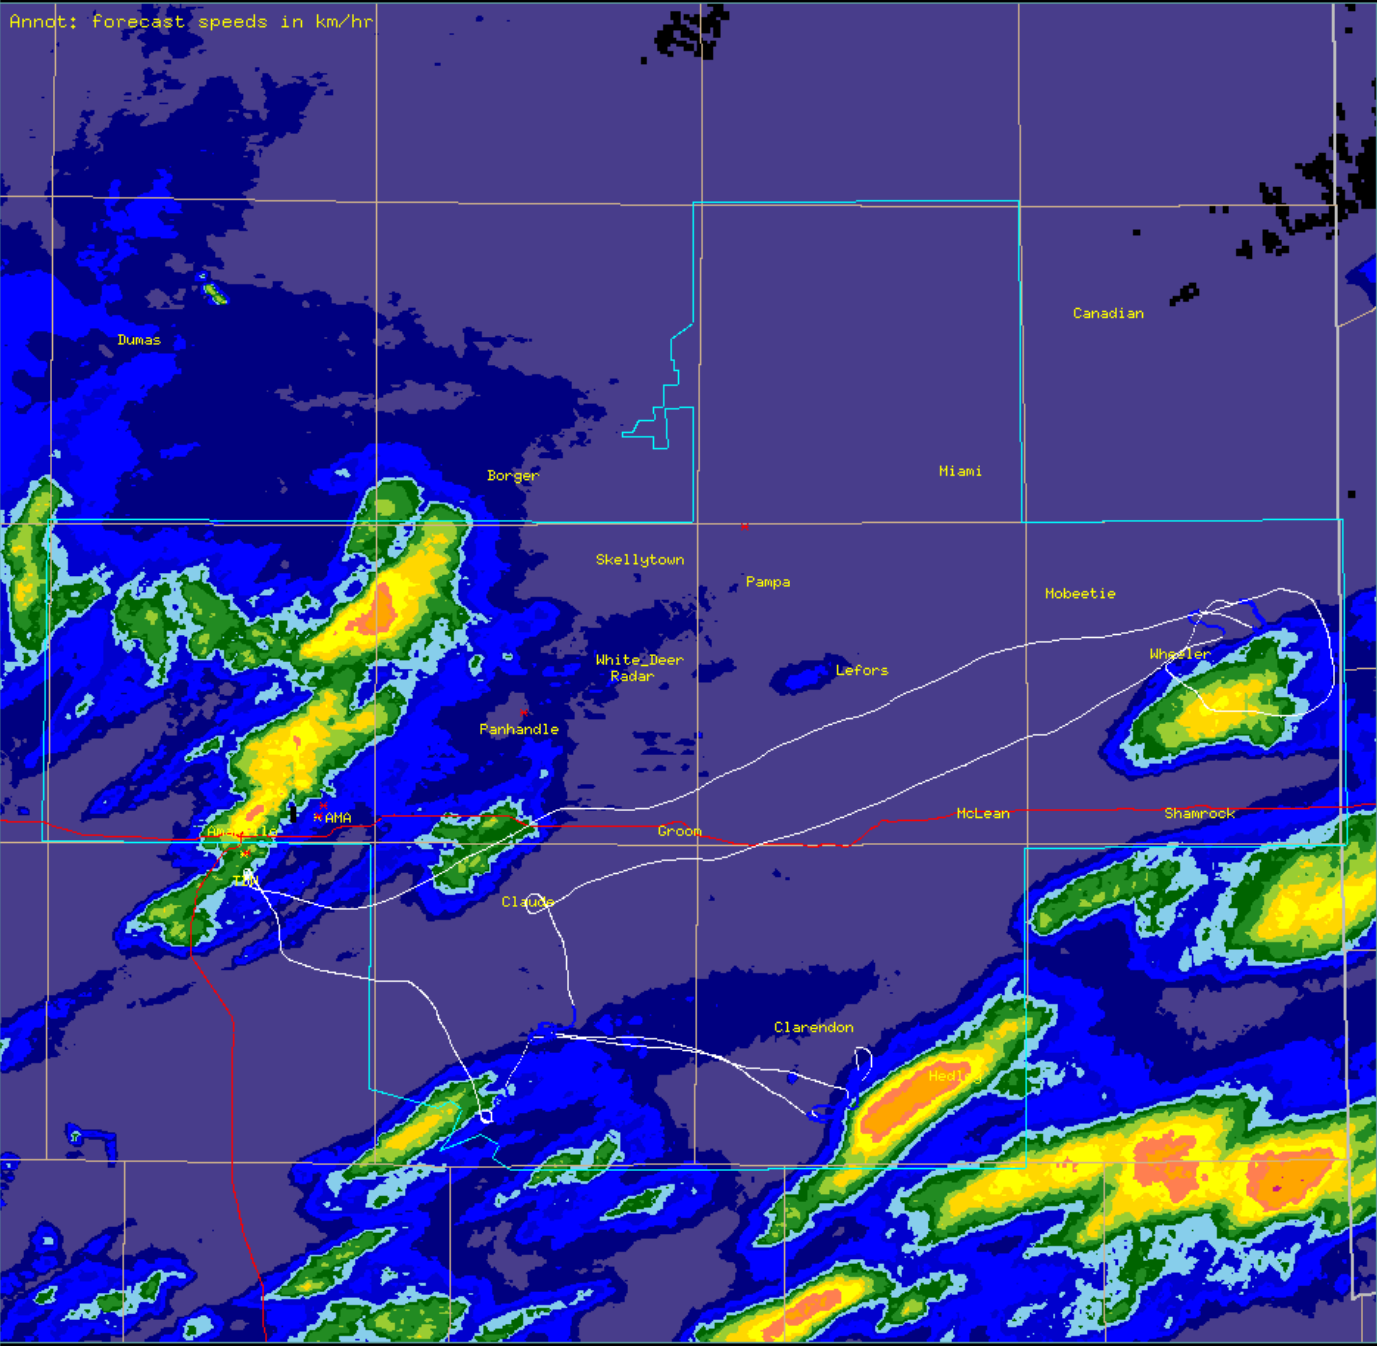

July 2, 2024

TITAN (RAL-NCAR)

— □ ×

Help Level Field Zoom Cont Image Rings Maps Tracks TType Annot Past Fcast Future Time Copy Quit

24hr_Precip_Accum

2024/07/03 03:00:00 UTC Composite Tracks to 2024/07/03 03:00:00 Tz 30 Past 0.5(hr) Forecast 0.5(hr)

km

Annot: forecast speeds in km/hr

mm

- past
- forecast
- 359P
- 9454
- eburn
- bip
- ebtbip
- dry_ice
- past
- current
- forecast

km -80 -60 -40 -20 0 20 40 60 80 100

July 6, 2024

July 11, 2024

TITAN (RAL-NCAR)

Help Level Field Zoom Cont Image Rings Maps Tracks TType Annot Past Fcast Future Time Copy Quit

24hr_Precip_Accum

2024/07/12 03:00:00 UTC Composite

km